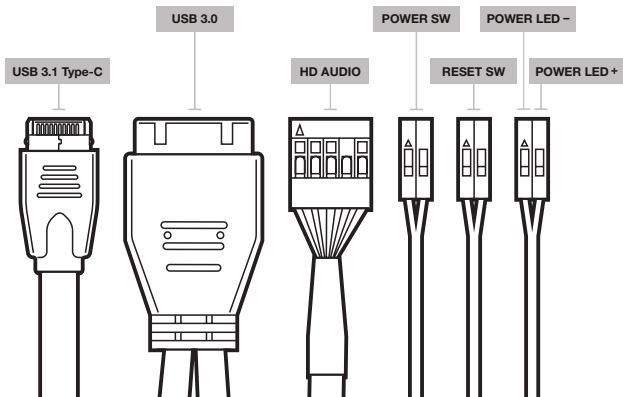

REMOVING THE CABLE BAR

C

D

INSTALLING THE MOTHERBOARD

INSTALLING HDDS

MOVING THE HDD CAGE

INSTALLING PSU

INSTALLING SSDS

A

B

**REMOVABLE PSU WINDOW****INSTALLING PCI-e CARDS**

VERTICAL MOUNT GPU

CORSAIR PCIe extension cable
sold separately

x2
Motherboard standoffs

Shipping configuration

Optional vertical configuration

INSTALLING THE FRONT I/O CONNECTORS

ACCESSORIES IN THE BOX

Motherboard accessory tray

PSU optional cover plate

FREQUENTLY ASKED QUESTIONS

1. Does the polarity matter with the I/O panel's power and reset header?
No, only the LED headers.
2. Who should I contact if I received my case damaged or one of the fans is no longer working?
Please go to support.corsair.com and request an RMA so that we can replace the damaged part(s).
3. Where can I mount a fan?