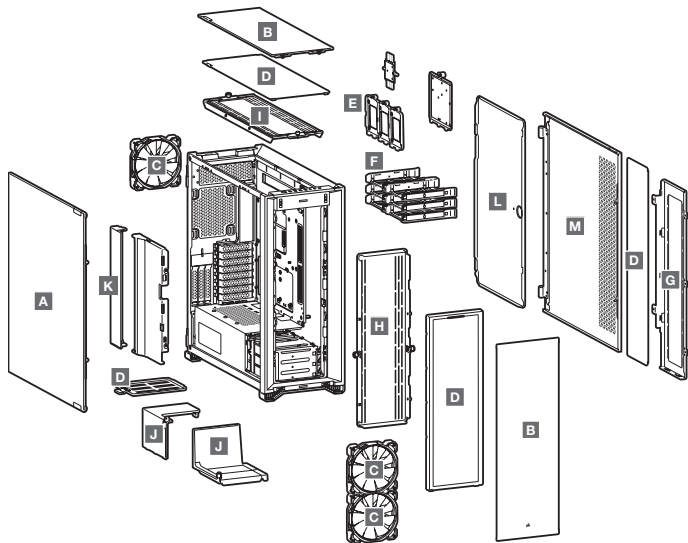

Radiator compatibility:

Front	480mm / 420mm
Top	420mm / 360mm
Rear	140mm / 120mm
Motherboard tray.....	480mm / 420mm

ACCESSORY KIT CONTENTS

CASE FEATURES

A — TEMPERED GLASS SIDE PANEL

B — SOLID STEEL FRONT AND TOP PANELS