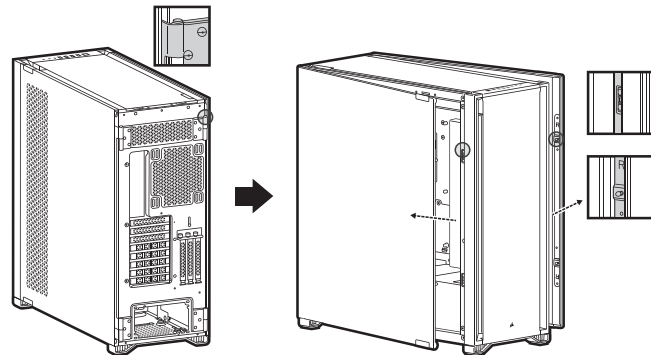

HINGED SIDE PANELS