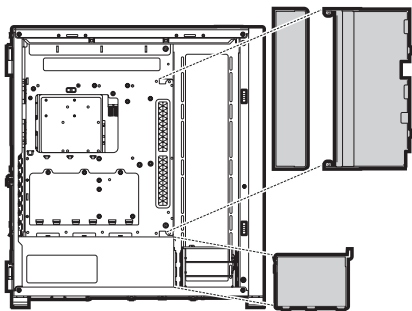

K — CABLE COVER

L — MOTHERBOARD STEEL HINGED DOOR

M — SOLID SIDE PANEL

HINGED SIDE PANELS

REMOVING THE FRONT AND TOP BEZEL

REMOVING THE CABLE BAR

A

B