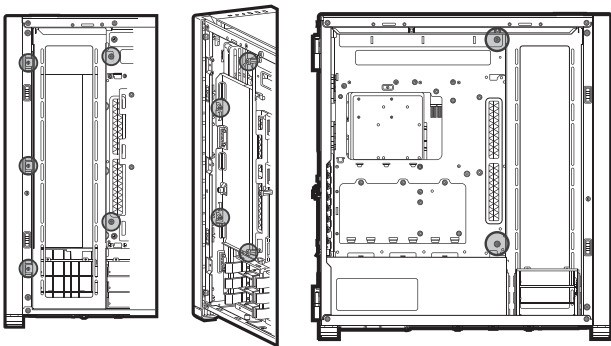

K — CABLE COVER

L — MOTHERBOARD STEEL HINGED DOOR

M — SOLID SIDE PANEL

HINGED SIDE PANELS

REMOVING THE FRONT AND TOP BEZEL

REMOVING THE CABLE BAR

A

B