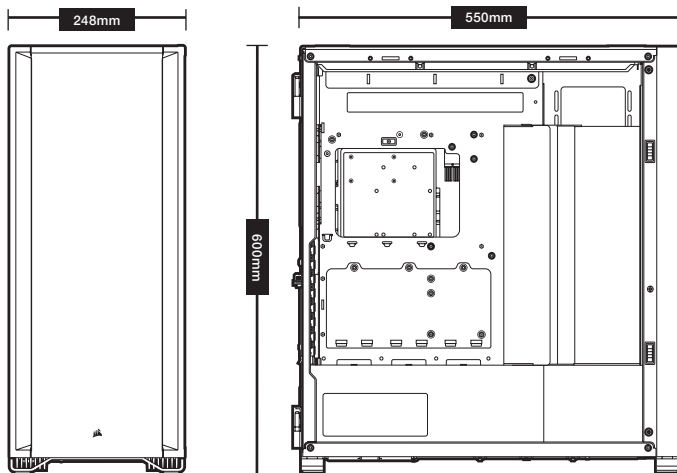

机箱规格

长度	550mm
宽度	248mm
高度	600mm
GPU 长度上限	330mm
CPU 高度上限	175mm
PSU 长度上限	225mm

风扇位置:

前部	4 个 120 mm 风扇 / 3 个 140 mm 风扇 (随附 2 个 120 mm 风扇)
顶部	3 个 120 mm 风扇 / 3 个 140 mm 风扇
背面	140 mm 风扇 / 120 mm 风扇 (随附 1 个 120 mm 风扇)
主板托架	4 个 120 mm 风扇 (需要拆卸电缆护盖)

要了解本机箱的详细信息，请登录 corsair.com 访问产品页面。

CASE SPECIFICATIONS

Length	550mm
Width	248mm
Height	600mm
Maximum GPU length	330mm
Maximum CPU height	175mm
Maximum PSU length.....	225mm

Fan locations:

Front	4x 120 mm / 3x 140 mm (2x 140 mm Included)
Top	3x 120 mm / 3x 140 mm
Rear	120 mm / 140 mm (1x 140 mm Included)
Motherboard tray.....	4x 120mm (Requires removal of cable cover)

Radiator compatibility:

Front	480mm / 420mm
Top	420mm / 360mm
Rear	140mm / 120mm
Motherboard tray.....	480mm / 420mm

ACCESSORY KIT CONTENTS

CASE FEATURES

A — TEMPERED GLASS SIDE PANEL

B — SOLID STEEL FRONT AND TOP PANELS