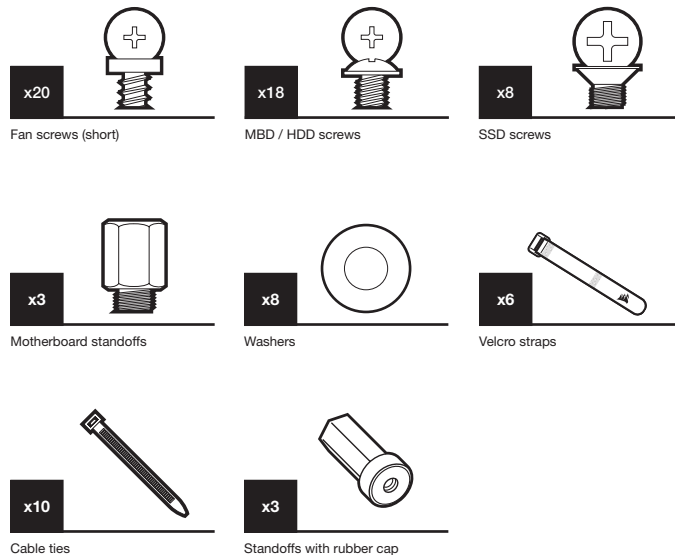

要了解本机箱的详细信息，请登录 corsair.com 访问产品页面。

CASE SPECIFICATIONS

Length	550mm
Width	248mm
Height	600mm
Maximum GPU length	330mm
Maximum CPU height	175mm
Maximum PSU length.....	225mm

Fan locations:

Front	4x 120 mm / 3x 140 mm (2x 140 mm Included)
Top	3x 120 mm / 3x 140 mm
Rear	120 mm / 140 mm (1x 140 mm Included)
Motherboard tray.....	4x 120mm (Requires removal of cable cover)

Radiator compatibility:

Front	480mm / 420mm
Top	420mm / 360mm
Rear	140mm / 120mm
Motherboard tray.....	480mm / 420mm

ACCESSORY KIT CONTENTS

CASE FEATURES

A — TEMPERED GLASS SIDE PANEL

B — SOLID STEEL FRONT AND TOP PANELS