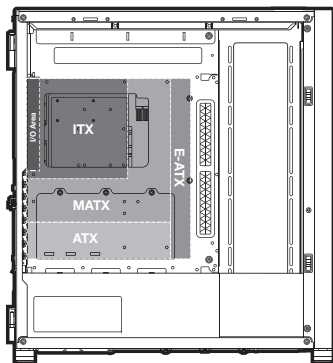

INSTALLING THE MOTHERBOARD